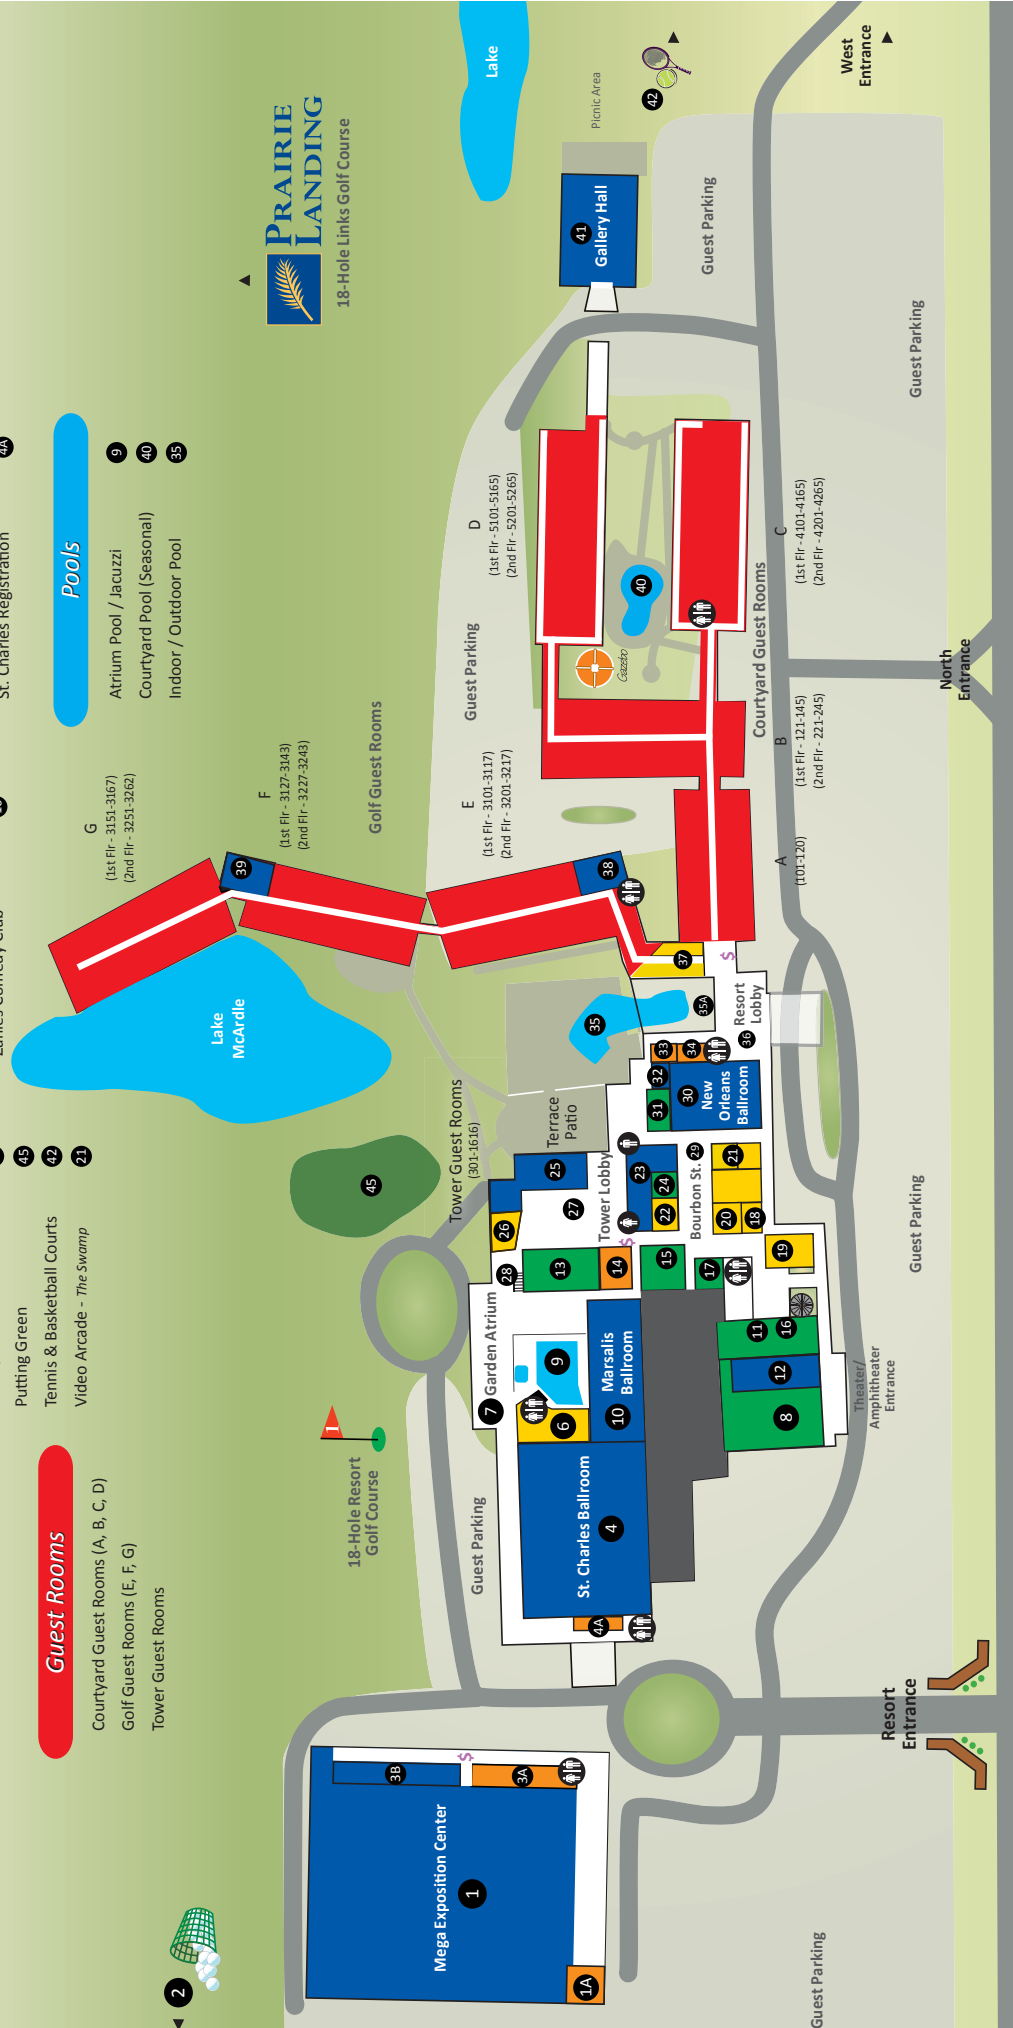

### Recreation & Shopping

- 22 Art Gallery  
*Bourbon Street Gallery*
- 18 Box Office  
*TicketMaster Outlet*
- 2 Driving Range / Practice Center
- 28 Fitness Center & Locker Rooms  
*(Tower - Lower level)*
- 20 Flower Shop  
*Designs, Etc.*
- 19 Gift Shop  
*Thieve's Market*
- 26 Golf Pro Shop
- 6 Hair Salon & Spa  
*Mario Tricoli*
- 37 Library
- 45 Putting Green
- 42 Tennis & Basketball Courts
- 21 Video Arcade - *The Swamp*

### Dining & Entertainment

- 29 Bourbon Street
- 13 Clubhouse Lounge
- 7 Garden Atrium
- 11 Harvest Restaurant & Lounge
- 17 Ice Cream Shop  
*Ben & Jerry's*
- 15 Jambalaya Restaurant & Bar
- 24 Lucky Pierre's
- 23 Preservation Hall  
*Studio Theater*
- 31 Terrace Café
- 8 Theater  
*Mainstage / Amphitheater*
- 16 Zanies Comedy Club

### Guest Services & Offices

- 36 Activities Desk
- 5 ATM
- 33 Business Center
- 38 Executive Offices
- 3A Expo Center Offices
- 1A Expo Registration
- 14 Food & Beverage Offices
- 36 Front Desk
- 38 Kids Klub
- 38 Rest Rooms
- 38A Sales Offices
- 34 Solarium Registration
- 4A St. Charles Registration

### Pools

- 9 Atrium Pool / Jacuzzi
- 40 Courtyard Pool (Seasonal)
- 35 Indoor / Outdoor Pool

**pheasantrun.com**  
☎ (630) 584-6300

← To Chicago

East Main Street (North Ave. / Route 64)

To Downtown St. Charles →